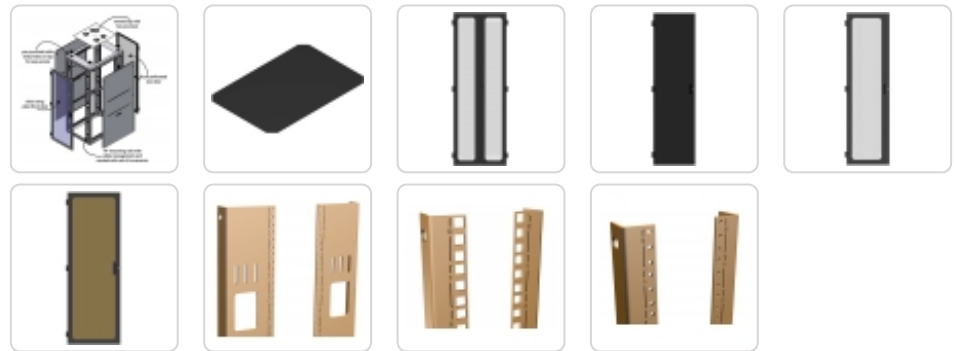

### Accessories

Cabinet Fan Tops  
 Contempra Cabinet Door  
 Replacement Lock  
 Universal Rack Shelf

Adjustable Depth 4-Post Rack  
 Mount Shelf  
 Four Post Mounting Sliding Shelf  
 Sliding Keyboard Shelf  
 Horizontal Lacing Strip  
 Horizontal Steel Finger Cable  
 Manager  
 Horizontal Hinged Cable Guide  
 Outlet Strips  
 Grounding  
 Caster Set

Side Panel Locking Kit  
 Rack and Cabinet  
 Baying/Ganging/Joining Kit  
 Vertical Cabinet Cable Manager  
 with Door  
 Rack Mount Locking Storage  
 Drawer  
 Rack Unit Label  
 Adjustable Depth Cable Manager  
 Horizontal Ring Cable Manager  
 Horizontal Hinged Cable Manager  
 Vertical Cable Tray  
 Rack Panels  
 Mounting Hardware

### C4 Open Frames and Rail Options

Part No.	Overall Dimensions			Usable Mounting Dimensions		Rack Units	Mounting Rail Options	
	Height	Width	Depth	Height	Depth		Tapped 10-32	Square Hole
C4F244231BK1	48.50	24.00	31.50	42.00	29.50	24U	Not Available	C4PR2442SZPL
C4F244236BK1	48.50	24.00	36.00	42.00	34.00	24U	Not Available	C4PR2442SZPL
C4F244242BK1	48.50	24.00	42.00	42.00	40.00	24U	Not Available	C4PR2442SZPL
C4F247331BK1	79.30	24.00	31.50	73.00	29.50	42U	C4PR2473TZPL	C4PR2473SZPL
C4F247336BK1	79.30	24.00	36.00	73.00	34.00	42U	C4PR2473TZPL	C4PR2473SZPL
C4F247342BK1	79.30	24.00	42.00	73.00	40.00	42U	C4PR2473TZPL	C4PR2473SZPL
C4F247731BK1	83.50	24.00	31.50	77.00	29.50	44U	C4PR2477TZPL	C4PR2477SZPL
C4F247736BK1	83.50	24.00	36.00	77.00	34.00	44U	C4PR2477TZPL	C4PR2477SZPL
C4F247742BK1	83.50	24.00	42.00	77.00	40.00	44U	C4PR2477TZPL	C4PR2477SZPL
C4F307731BK1	83.50	30.00	31.50	77.00	29.50	44U	C4PR77TZPL	C4PR77SZPL
C4F307736BK1	83.50	30.00	36.00	77.00	34.00	44U	C4PR77TZPL	C4PR77SZPL
C4F307742BK1	83.50	30.00	42.00	77.00	40.00	44U	C4PR77TZPL	C4PR77SZPL